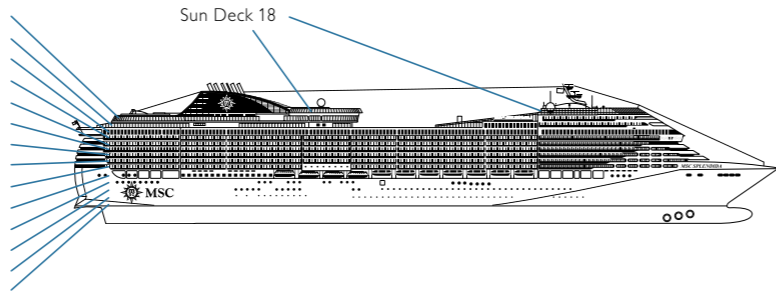

# MSC SPLENDIDA

## DECK PLAN & ACCOMMODATION

- Sun Deck 18
- Michelangelo Deck 16
- Leonardo da Vinci Deck 15
- Raffaello Deck 14
- Piero della Francesca Deck 13
- De Chirico Deck 12
- Caravaggio Deck 11
- Botticelli Deck 10
- Tintoretto Deck 9
- Giotto Deck 8
- Tiziano Deck 7
- Modigliani Deck 6
- Canaletto Deck 5
- Fiume Deck 4

### CABINS CATEGORIES

Inside > Bella	Inside > Fantastica	Balcony > Aurea	Deluxe Suite > MSC Yacht Club
Ocean View > Bella	Ocean View > Fantastica	Suite > Aurea	Executive & Family > MSC Yacht Club
Balcony > Bella*	Balcony > Fantastica		Royal Suite > MSC Yacht Club