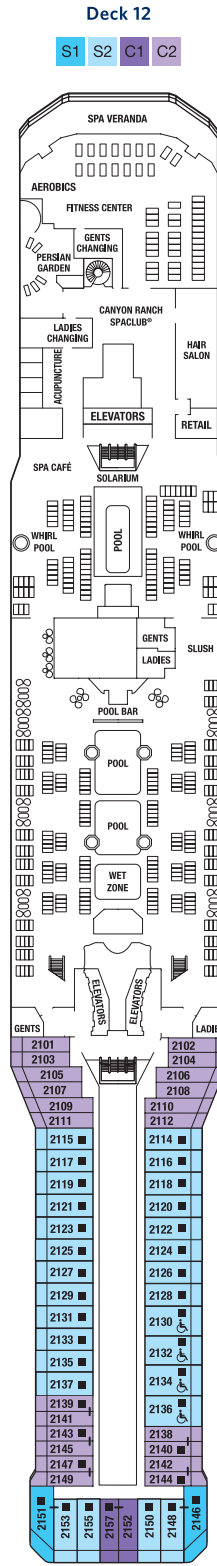

Staterooms with an upper bed and sofa bed accommodate a maximum of four guests.
 Accessible staterooms with a sofa bed accommodate a maximum of three guests.
 Accessible suites with a sofa bed accommodate a maximum of four guests.
 Staterooms 1547, 1549, 1552, and 1554 have partially obstructed views.
 Staterooms 2130, 2132, 2134, and 2136 have roll-in showers, no bathtubs.

Deck plans are not drawn to scale. Deck numbers reflect upper guest levels.
 For an interactive deck plan experience and the most up-to-date deck plans, visit celebritycruises.com.

- PS Penthouse Suite
- RS Royal Suite
- CS Celebrity Suite
- S1 Sky Suite 1
- S2 Sky Suite 2
- A1 AquaClass® 1
- A2 AquaClass 2

- C1 Concierge Class 1
- C2 Concierge Class 2
- C3 Concierge Class 3
- FV Family Veranda Stateroom
- SV Sunset Veranda Stateroom
- 1A Veranda Stateroom 1A
- 1B Veranda Stateroom 1B

- 1C Veranda Stateroom 1C
- 2A Veranda Stateroom 2A
- 2B Veranda Stateroom 2B
- 2C Veranda Stateroom 2C
- 2D Veranda Stateroom 2D
- 7 Ocean View Stateroom 7
- 8 Ocean View Stateroom 8

- 9 Inside Stateroom 9
- 10 Inside Stateroom 10
- 11 Inside Stateroom 11
- 12 Inside Stateroom 12

- Convertible Sofa Bed
- ▲ One Upper Berth
- Connecting Staterooms
- / Inside Stateroom Door Location
- ♿ Wheelchair Accessible Stateroom Featuring Roll-In Shower