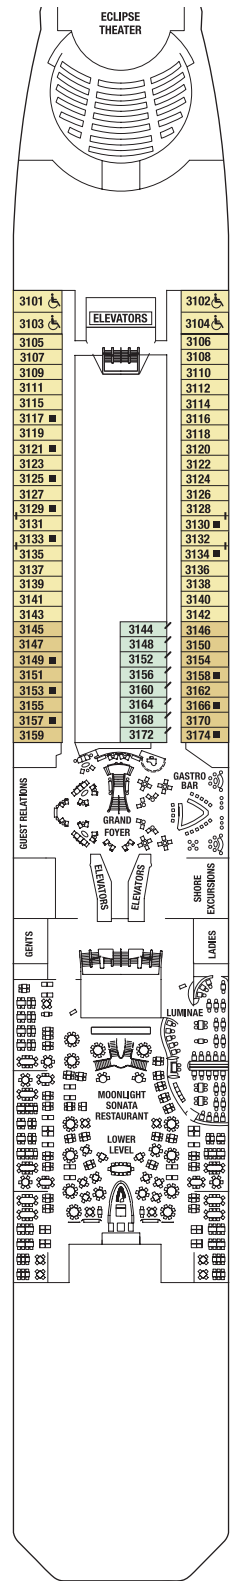

Deck 3

7 8 12

- PS Penthouse Suite
- RS Royal Suite
- CS Celebrity Suite
- S1 Sky Suite 1
- S2 Sky Suite 2
- A1 AquaClass® 1
- A2 AquaClass 2

- C1 Concierge Class 1
- C2 Concierge Class 2
- C3 Concierge Class 3
- FV Family Veranda Stateroom
- SV Sunset Veranda Stateroom
- 1A Veranda Stateroom 1A
- 1B Veranda Stateroom 1B

- 1C Veranda Stateroom 1C
- 2A Veranda Stateroom 2A
- 2B Veranda Stateroom 2B
- 2C Veranda Stateroom 2C
- 2D Veranda Stateroom 2D
- 7 Ocean View Stateroom 7
- 8 Ocean View Stateroom 8

- 9 Inside Stateroom 9
- 10 Inside Stateroom 10
- 11 Inside Stateroom 11
- 12 Inside Stateroom 12

- Convertible Sofa Bed
- ▲ One Upper Berth
- | Connecting Staterooms
- ↘ Inside Stateroom Door Location
- ♿ Wheelchair Accessible Stateroom Featuring Roll-In Shower