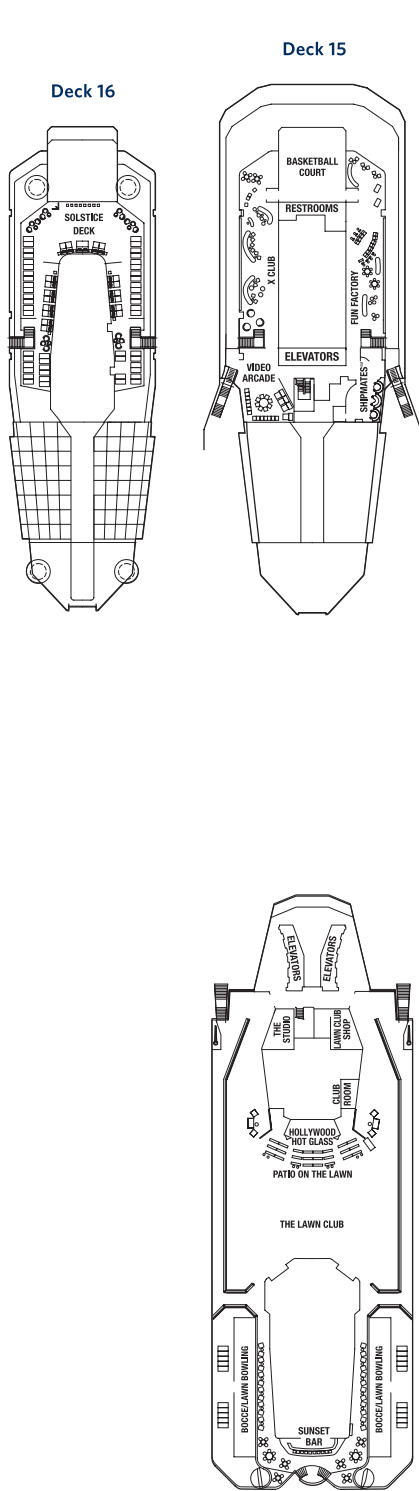

Staterooms with an upper bed and sofa bed accommodate a maximum of four guests.
 Accessible staterooms with a sofa bed accommodate a maximum of three guests.
 Accessible suites with a sofa bed accommodate a maximum of four guests.
 Staterooms 1547, 1549, 1552, and 1554 have partially obstructed views.
 Staterooms 2130, 2132, 2134, and 2136 have roll-in showers, no bathtubs.

Deck plans are not drawn to scale. Deck numbers reflect upper guest levels.
 For an interactive deck plan experience and the most up-to-date deck plans, visit celebritycruises.com.

- PS Penthouse Suite
- RS Royal Suite
- CS Celebrity Suite
- S1 Sky Suite 1
- S2 Sky Suite 2
- A1 AquaClass® 1
- A2 AquaClass 2

- 9 Inside Stateroom 9
- 10 Inside Stateroom 10
- 11 Inside Stateroom 11
- 12 Inside Stateroom 12

- Convertible Sofa Bed
- ▲ One Upper Berth
- Connecting Staterooms
- / Inside Stateroom Door Location
- ♿ Wheelchair Accessible Stateroom Featuring Roll-In Shower

- Convertible Sofa Bed
- ▲ One Upper Berth
- | Connecting Staterooms
- ↘ Inside Stateroom Door Location
- ♿ Wheelchair Accessible Stateroom Featuring Roll-In Shower