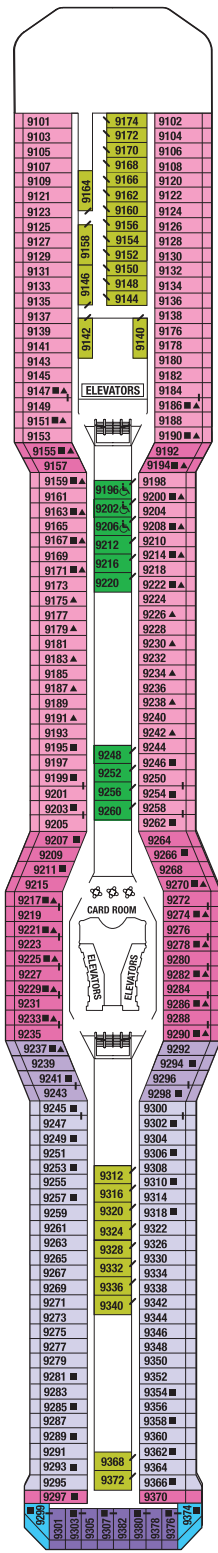

CELEBRITY ECLIPSE® DECK PLANS

Deck 10

RS CS S1 C1 C2 C3 9

Deck 9

S1 C1 C2 C3 1A 1B 9 10

Deck 8

S1 FV SV 1A 1B 1C 7 10

Deck 7

S1 FV SV 1A 2A 2B 7 11

Staterooms with an upper bed and sofa bed accommodate a maximum of four guests.
Accessible staterooms with a sofa bed accommodate a maximum of three guests.
Staterooms 1001 and 1002 have partially obstructed veranda views.
2C Veranda Staterooms have partially obstructed veranda views. 2D Veranda Staterooms have obstructed veranda views.

Deck plans are not drawn to scale. Deck numbers reflect upper guest levels.
For an interactive deck plan experience and the most up-to-date deck plans, visit celebritycruises.com.