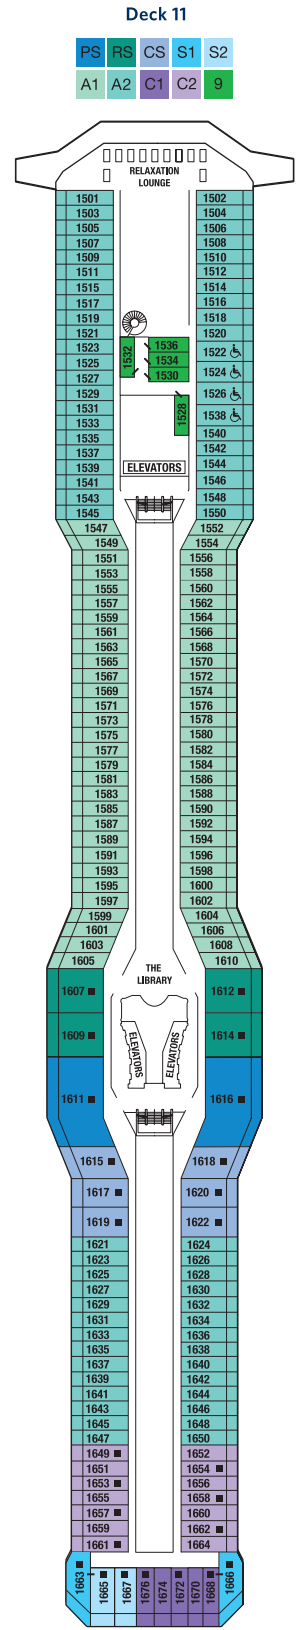

Staterooms with an upper bed and sofa bed accommodate a maximum of four guests.
 Accessible staterooms with a sofa bed accommodate a maximum of three guests.
 Accessible suites with a sofa bed accommodate a maximum of four guests.
 Staterooms 1547, 1549, 1552, and 1554 have partially obstructed views.
 Staterooms 2130, 2132, 2134, and 2136 have roll-in showers, no bathtubs.

Deck plans are not drawn to scale. Deck numbers reflect upper guest levels.
 For an interactive deck plan experience and the most up-to-date deck plans, visit celebritycruises.com.

- PS Penthouse Suite
- RS Royal Suite
- CS Celebrity Suite
- S1 Sky Suite 1
- S2 Sky Suite 2
- A1 AquaClass® 1
- A2 AquaClass 2

- 9 Inside Stateroom 9
- 10 Inside Stateroom 10
- 11 Inside Stateroom 11
- 12 Inside Stateroom 12

- Convertible Sofa Bed
- ▲ One Upper Berth
- Connecting Staterooms
- / Inside Stateroom Door Location
- ♿ Wheelchair Accessible Stateroom Featuring Roll-In Shower

CELEBRITY ECLIPSE® DECK PLANS

Deck 10

RS CS S1 C1 C2 C3 9

Deck 9

S1 C1 C2 C3 1A 1B 9 10

Deck 8

S1 FV SV 1A 1B 1C 7 10

Deck 7