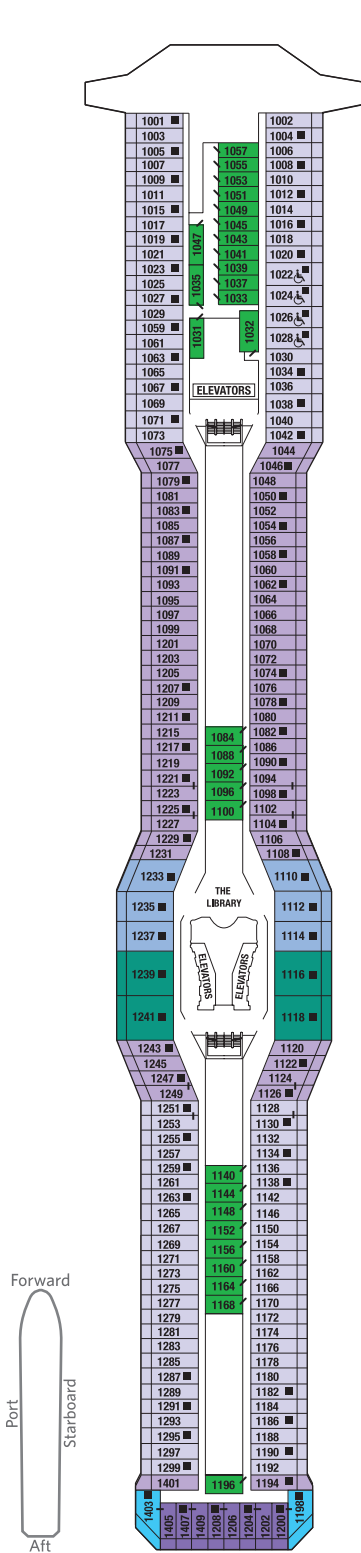

CELEBRITY ECLIPSE® DECK PLANS

Deck 10

RS CS S1 C1 C2 C3 9

Deck 9

S1 C1 C2 C3 1A 1B 9 10

Deck 8

S1 FV SV 1A 1B 1C 7 10

Deck 7

S1 FV SV 1A 2A 2B 7 11

Staterooms with an upper bed and sofa bed accommodate a maximum of four guests.
Accessible staterooms with a sofa bed accommodate a maximum of three guests.
Staterooms 1001 and 1002 have partially obstructed veranda views.
2C Veranda Staterooms have partially obstructed veranda views. 2D Veranda Staterooms have obstructed veranda views.

Deck plans are not drawn to scale. Deck numbers reflect upper guest levels.
For an interactive deck plan experience and the most up-to-date deck plans, visit celebritycruises.com.