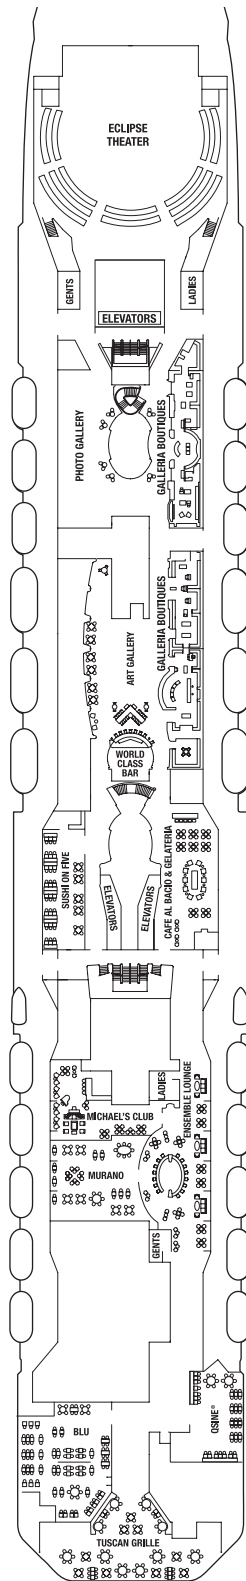

Deck 6

S1 SV 1A 2B 2C 2D

Deck 5

Deck 4

Deck 3

7 8 12

- PS Penthouse Suite
- RS Royal Suite
- CS Celebrity Suite
- S1 Sky Suite 1
- S2 Sky Suite 2
- A1 AquaClass® 1
- A2 AquaClass 2

- C1 Concierge Class 1
- C2 Concierge Class 2
- C3 Concierge Class 3
- FV Family Veranda Stateroom
- SV Sunset Veranda Stateroom
- 1A Veranda Stateroom 1A
- 1B Veranda Stateroom 1B

- 1C Veranda Stateroom 1C
- 2A Veranda Stateroom 2A
- 2B Veranda Stateroom 2B
- 2C Veranda Stateroom 2C
- 2D Veranda Stateroom 2D
- 7 Ocean View Stateroom 7
- 8 Ocean View Stateroom 8

- 9 Inside Stateroom 9
- 10 Inside Stateroom 10
- 11 Inside Stateroom 11
- 12 Inside Stateroom 12

- Convertible Sofa Bed
- ▲ One Upper Berth
- | Connecting Staterooms
- ↘ Inside Stateroom Door Location
- ♿ Wheelchair Accessible Stateroom Featuring Roll-In Shower