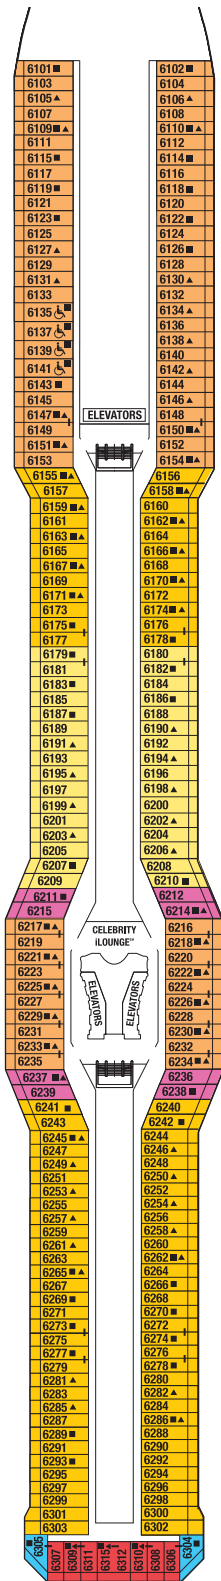

Deck 6

S1 SV 1A 2B 2C 2D