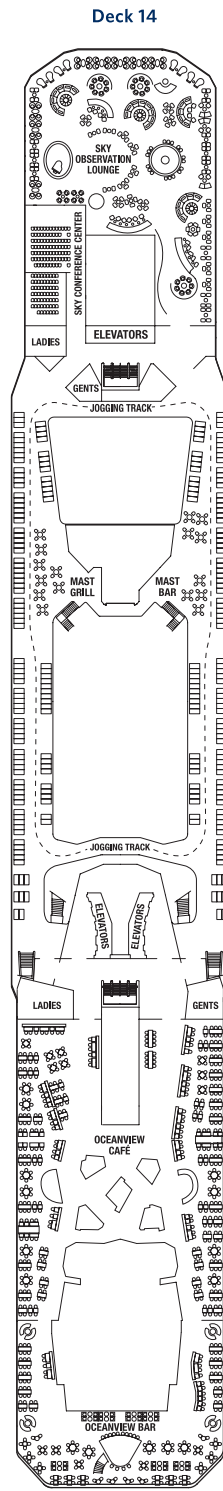

Staterooms with an upper bed and sofa bed accommodate a maximum of four guests.
 Accessible staterooms with a sofa bed accommodate a maximum of three guests.
 Accessible suites with a sofa bed accommodate a maximum of four guests.
 Staterooms 1547, 1549, 1552, and 1554 have partially obstructed views.
 Staterooms 2130, 2132, 2134, and 2136 have roll-in showers, no bathtubs.

Deck plans are not drawn to scale. Deck numbers reflect upper guest levels.
 For an interactive deck plan experience and the most up-to-date deck plans, visit celebritycruises.com.

- PS Penthouse Suite
- RS Royal Suite
- CS Celebrity Suite
- S1 Sky Suite 1
- S2 Sky Suite 2
- A1 AquaClass® 1
- A2 AquaClass 2

- 9 Inside Stateroom 9
- 10 Inside Stateroom 10
- 11 Inside Stateroom 11
- 12 Inside Stateroom 12

- Convertible Sofa Bed
- ▲ One Upper Berth
- Connecting Staterooms
- / Inside Stateroom Door Location
- ♿ Wheelchair Accessible Stateroom Featuring Roll-In Shower

CELEBRITY ECLIPSE® DECK PLANS

Deck 10

RS CS S1 C1 C2 C3 9

Deck 9

S1 C1 C2 C3 1A 1B 9 10

Deck 8

S1 FV SV 1A 1B 1C 7 10

Deck 7