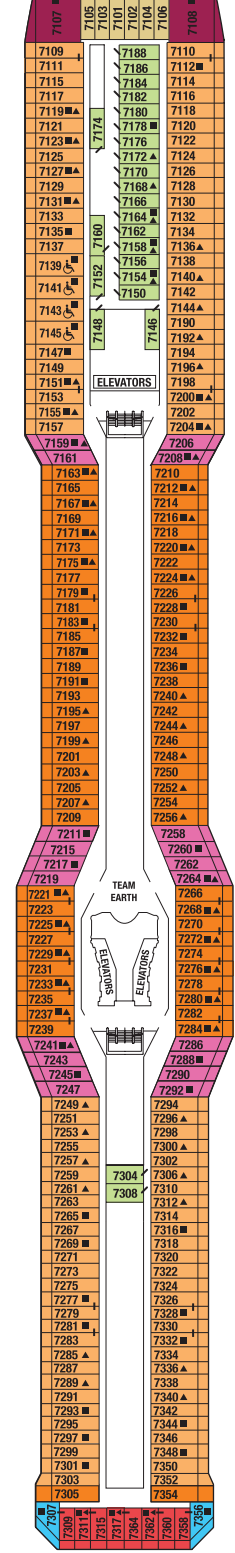

CELEBRITY ECLIPSE® DECK PLANS

Deck 10

RS CS S1 C1 C2 C3 9

Deck 9

S1 C1 C2 C3 1A 1B 9 10

Deck 8

S1 FV SV 1A 1B 1C 7 10

Deck 7

S1 FV SV 1A 2A 2B 7 11

Staterooms with an upper bed and sofa bed accommodate a maximum of four guests.
Accessible staterooms with a sofa bed accommodate a maximum of three guests.
Staterooms 1001 and 1002 have partially obstructed veranda views.
2C Veranda Staterooms have partially obstructed veranda views. 2D Veranda Staterooms have obstructed veranda views.

Deck plans are not drawn to scale. Deck numbers reflect upper guest levels.
For an interactive deck plan experience and the most up-to-date deck plans, visit celebritycruises.com.