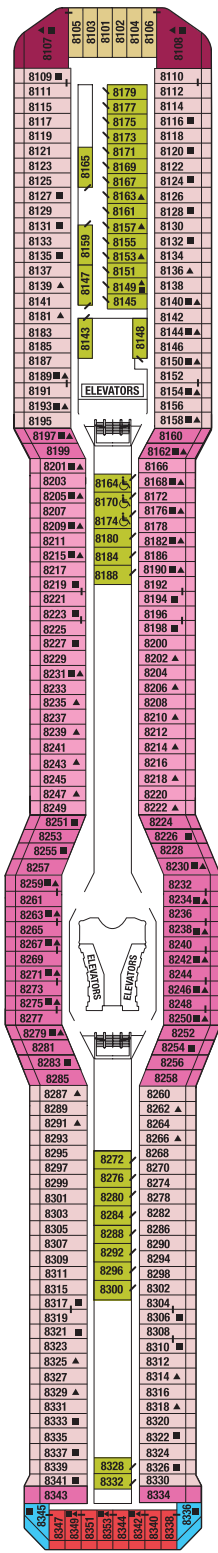

CELEBRITY ECLIPSE® DECK PLANS

Deck 10

RS CS S1 C1 C2 C3 9

Deck 9

S1 C1 C2 C3 1A 1B 9 10

Deck 8

S1 FV SV 1A 1B 1C 7 10

Deck 7

S1 FV SV 1A 2A 2B 7 11

Staterooms with an upper bed and sofa bed accommodate a maximum of four guests.
Accessible staterooms with a sofa bed accommodate a maximum of three guests.
Staterooms 1001 and 1002 have partially obstructed veranda views.
2C Veranda Staterooms have partially obstructed veranda views. 2D Veranda Staterooms have obstructed veranda views.

Deck plans are not drawn to scale. Deck numbers reflect upper guest levels.
For an interactive deck plan experience and the most up-to-date deck plans, visit celebritycruises.com.