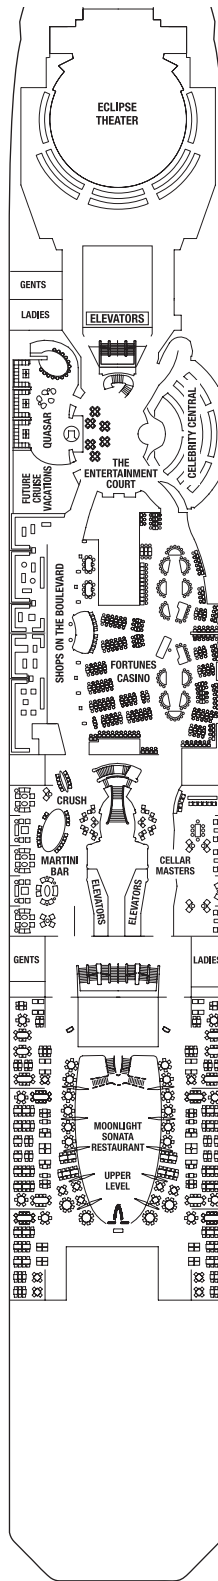

Deck 6

S1 SV 1A 2B 2C 2D

Deck 5

Deck 4

Deck 3

7 8 12

- PS Penthouse Suite
- RS Royal Suite
- CS Celebrity Suite
- S1 Sky Suite 1
- S2 Sky Suite 2
- A1 AquaClass® 1
- A2 AquaClass 2

- C1 Concierge Class 1
- C2 Concierge Class 2
- C3 Concierge Class 3
- FV Family Veranda Stateroom
- SV Sunset Veranda Stateroom
- 1A Veranda Stateroom 1A
- 1B Veranda Stateroom 1B

- 1C Veranda Stateroom 1C
- 2A Veranda Stateroom 2A
- 2B Veranda Stateroom 2B
- 2C Veranda Stateroom 2C
- 2D Veranda Stateroom 2D
- 7 Ocean View Stateroom 7
- 8 Ocean View Stateroom 8

- 9 Inside Stateroom 9
- 10 Inside Stateroom 10
- 11 Inside Stateroom 11
- 12 Inside Stateroom 12

- Convertible Sofa Bed
- ▲ One Upper Berth
- | Connecting Staterooms
- ↘ Inside Stateroom Door Location
- ♿ Wheelchair Accessible Stateroom Featuring Roll-In Shower