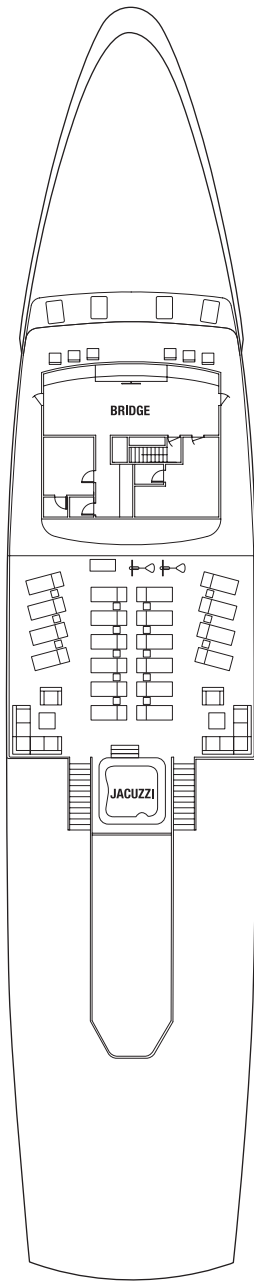

Sun Deck

Boat Deck

Weather Deck

Main Deck

XP XE

XD

- XE Elite Ocean View Stateroom
- XD Deluxe Ocean View Stateroom
- XP Premium Ocean View Stateroom
- Convertible Sofa Bed
- Connecting Staterooms

Deck plans are not drawn to scale. Deck numbers reflect upper guest levels.