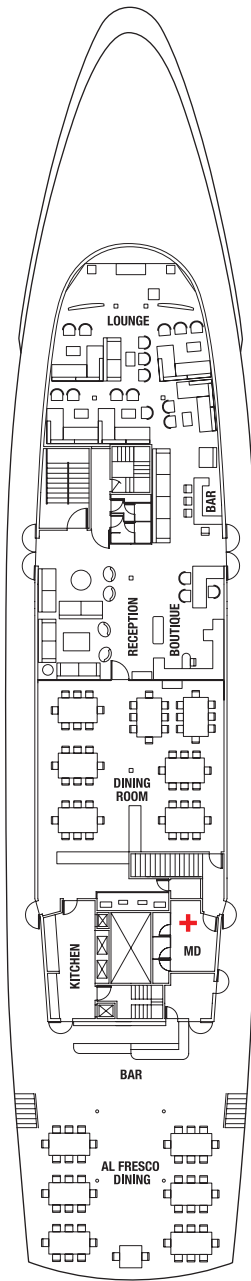

Sun Deck

Boat Deck

Weather Deck

Main Deck

XP XE

XD

- XE Elite Ocean View Stateroom
- XD Deluxe Ocean View Stateroom
- XP Premium Ocean View Stateroom
- Convertible Sofa Bed
- Connecting Staterooms

Deck plans are not drawn to scale. Deck numbers reflect upper guest levels.