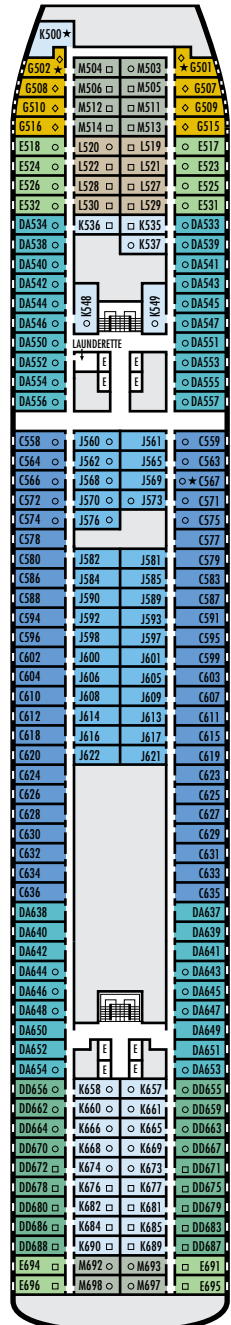

A DECK
Staterooms 700-848

MAIN DECK
Staterooms 500-698

LOWER PROMENADE DECK
Staterooms 300-431

PROMENADE DECK

UPPER PROMENADE DECK

STATEROOM SYMBOL LEGEND

- Quad (2 lower beds, 1 sofa bed, 1 upper)
- Triple (2 lower beds, 1 sofa bed)
- △ Partial sea view
- × Fully obstructed view
- ⊕ Connecting rooms
- ◇ These staterooms have portholes instead of windows

ACCESSIBILITY STATEROOM SYMBOL LEGEND

- ▼ Staterooms CA331 & CA333 are fully accessible with single side approach to the bed, roll-in shower only, wheelchair-accessible doorways
- ★ Suites SA030, B200 & B202 and staterooms K500, G501, G502, C567, FF829 & FF831 are ambulatory accessible, shower only with small step, step into bathroom, standard interior and exterior door size. Staterooms EE390, EE397, G704, G706, G709 & G711 are ambulatory accessible, roll-in shower only, wheelchair-accessible doorways.

SHIP SPECIFICATIONS & FACILITIES

- 1,350 Guests
- 574 Crew
- 57,092 Gross Tons
- 719 Feet Long
- 9 Guest Decks
- Wraparound Promenade Deck
- 7 Restaurants & Cafes
- 6 Entertainment Venues
- 7 Lounges/Bars
- 2 Outdoor Swimming Pools (one with sliding glass roof)
- Spa & Salon
- Fitness Center
- Suite Lounge
- Duty-free Shops
- Library/Internet Cafe
- Onboard Wi-Fi Access
- Casino
- Sport Courts

VERANDAH DECK
Staterooms 100–232

NAVIGATION DECK
Staterooms 001–095

LIDO DECK

SPORTS DECK

MS VEENDAM

DECK PLANS & STATEROOMS

The deck plans are colour-coded by category of stateroom, and the category letter precedes the stateroom number in each room. All staterooms are equipped with flat-panel television, DVD player, telephone and multichannel music.