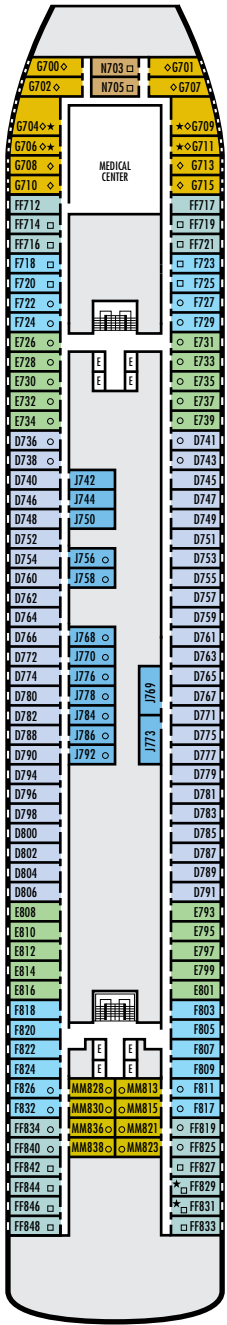

A DECK
Staterooms 700-848

MAIN DECK
Staterooms 500-698

LOWER PROMENADE DECK
Staterooms 300-431

PROMENADE DECK

UPPER PROMENADE DECK

STATEROOM SYMBOL LEGEND

- Quad (2 lower beds, 1 sofa bed, 1 upper)
- Triple (2 lower beds, 1 sofa bed)
- △ Partial sea view
- × Fully obstructed view
- ⊕ Connecting rooms
- ◇ These staterooms have portholes instead of windows

ACCESSIBILITY STATEROOM SYMBOL LEGEND

- ▼ Staterooms CA331 & CA333 are fully accessible with single side approach to the bed, roll-in shower only, wheelchair-accessible doorways
- ★ Suites SA030, B200 & B202 and staterooms K500, G501, G502, C567, FF829 & FF831 are ambulatory accessible, shower only with small step, step into bathroom, standard interior and exterior door size. Staterooms EE390, EE397, G704, G706, G709 & G711 are ambulatory accessible, roll-in shower only, wheelchair-accessible doorways.

SHIP SPECIFICATIONS & FACILITIES

- 1,350 Guests
- 574 Crew
- 57,092 Gross Tons
- 719 Feet Long
- 9 Guest Decks
- Wraparound Promenade Deck
- 7 Restaurants & Cafes
- 6 Entertainment Venues
- 7 Lounges/Bars
- 2 Outdoor Swimming Pools (one with sliding glass roof)
- Spa & Salon
- Fitness Center
- Suite Lounge
- Duty-free Shops
- Library/Internet Cafe
- Onboard Wi-Fi Access
- Casino
- Sport Courts

VERANDAH DECK
Staterooms 100–232

NAVIGATION DECK
Staterooms 001–095

LIDO DECK

SPORTS DECK

MS VEENDAM

DECK PLANS & STATEROOMS

The deck plans are colour-coded by category of stateroom, and the category letter precedes the stateroom number in each room. All staterooms are equipped with flat-panel television, DVD player, telephone and multichannel music.