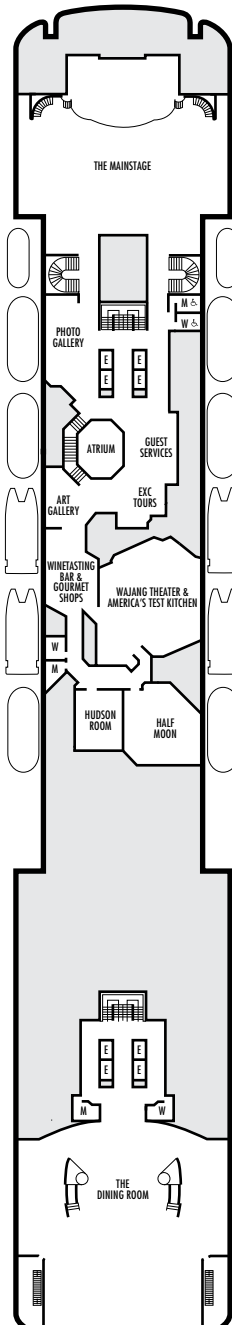

A DECK
Staterooms 700-848

MAIN DECK
Staterooms 500-698

LOWER PROMENADE DECK
Staterooms 300-431

PROMENADE DECK

UPPER PROMENADE DECK

STATEROOM SYMBOL LEGEND

- Quad (2 lower beds, 1 sofa bed, 1 upper)
- Triple (2 lower beds, 1 sofa bed)
- △ Partial sea view
- × Fully obstructed view
- ⊕ Connecting rooms
- ◇ These staterooms have portholes instead of windows

ACCESSIBILITY STATEROOM SYMBOL LEGEND

- ▼ Staterooms CA331 & CA333 are fully accessible with single side approach to the bed, roll-in shower only, wheelchair-accessible doorways
- ★ Suites SA030, B200 & B202 and staterooms K500, G501, G502, C567, FF829 & FF831 are ambulatory accessible, shower only with small step, step into bathroom, standard interior and exterior door size. Staterooms EE390, EE397, G704, G706, G709 & G711 are ambulatory accessible, roll-in shower only, wheelchair-accessible doorways.

SHIP SPECIFICATIONS & FACILITIES

- 1,350 Guests
- 574 Crew
- 57,092 Gross Tons
- 719 Feet Long
- 9 Guest Decks
- Wraparound Promenade Deck
- 7 Restaurants & Cafes
- 6 Entertainment Venues
- 7 Lounges/Bars
- 2 Outdoor Swimming Pools (one with sliding glass roof)
- Spa & Salon
- Fitness Center
- Suite Lounge
- Duty-free Shops
- Library/Internet Cafe
- Onboard Wi-Fi Access
- Casino
- Sport Courts