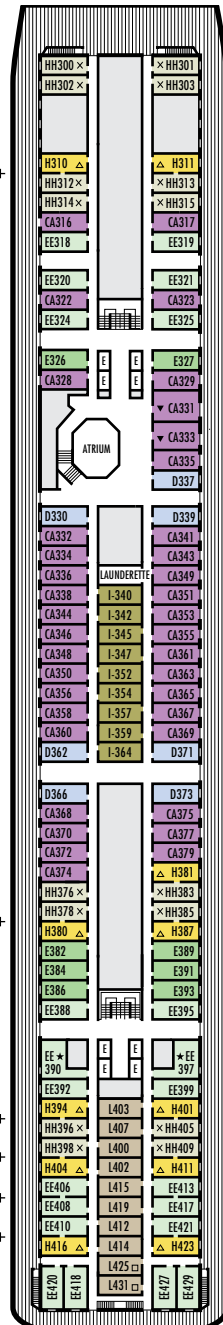

A DECK
Staterooms 700-848

MAIN DECK
Staterooms 500-698

LOWER PROMENADE DECK
Staterooms 300-431

PROMENADE DECK

UPPER PROMENADE DECK

STATEROOM SYMBOL LEGEND

- Quad (2 lower beds, 1 sofa bed, 1 upper)
- Triple (2 lower beds, 1 sofa bed)
- △ Partial sea view
- × Fully obstructed view
- ⊕ Connecting rooms
- ◇ These staterooms have portholes instead of windows

ACCESSIBILITY STATEROOM SYMBOL LEGEND

- ▼ Staterooms CA331 & CA333 are fully accessible with single side approach to the bed, roll-in shower only, wheelchair-accessible doorways
- ★ Suites SA030, B200 & B202 and staterooms K500, G501, G502, C567, FF829 & FF831 are ambulatory accessible, shower only with small step, step into bathroom, standard interior and exterior door size. Staterooms EE390, EE397, G704, G706, G709 & G711 are ambulatory accessible, roll-in shower only, wheelchair-accessible doorways.

SHIP SPECIFICATIONS & FACILITIES

- 1,350 Guests
- 574 Crew
- 57,092 Gross Tons
- 719 Feet Long
- 9 Guest Decks
- Wraparound Promenade Deck
- 7 Restaurants & Cafes
- 6 Entertainment Venues
- 7 Lounges/Bars
- 2 Outdoor Swimming Pools (one with sliding glass roof)
- Spa & Salon
- Fitness Center
- Suite Lounge
- Duty-free Shops
- Library/Internet Cafe
- Onboard Wi-Fi Access
- Casino
- Sport Courts

VERANDAH DECK
Staterooms 100–232

NAVIGATION DECK
Staterooms 001–095

LIDO DECK

SPORTS DECK

MS VEENDAM

DECK PLANS & STATEROOMS

The deck plans are colour-coded by category of stateroom, and the category letter precedes the stateroom number in each room. All staterooms are equipped with flat-panel television, DVD player, telephone and multichannel music.