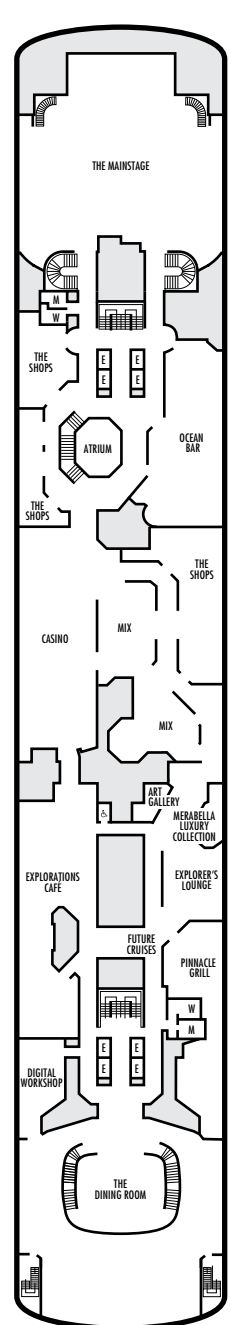

A DECK
Staterooms 700-848

MAIN DECK
Staterooms 500-698

LOWER PROMENADE DECK
Staterooms 300-431

PROMENADE DECK

UPPER PROMENADE DECK

STATEROOM SYMBOL LEGEND

- Quad (2 lower beds, 1 sofa bed, 1 upper)
- Triple (2 lower beds, 1 sofa bed)
- △ Partial sea view
- × Fully obstructed view
- ⊕ Connecting rooms
- ◇ These staterooms have portholes instead of windows

ACCESSIBILITY STATEROOM SYMBOL LEGEND

- ▼ Staterooms CA331 & CA333 are fully accessible with single side approach to the bed, roll-in shower only, wheelchair-accessible doorways
- ★ Suites SA030, B200 & B202 and staterooms K500, G501, G502, C567, FF829 & FF831 are ambulatory accessible, shower only with small step, step into bathroom, standard interior and exterior door size. Staterooms EE390, EE397, G704, G706, G709 & G711 are ambulatory accessible, roll-in shower only, wheelchair-accessible doorways.

SHIP SPECIFICATIONS & FACILITIES

- 1,350 Guests
- 574 Crew
- 57,092 Gross Tons
- 719 Feet Long
- 9 Guest Decks
- Wraparound Promenade Deck
- 7 Restaurants & Cafes
- 6 Entertainment Venues
- 7 Lounges/Bars
- 2 Outdoor Swimming Pools (one with sliding glass roof)
- Spa & Salon
- Fitness Center
- Suite Lounge
- Duty-free Shops
- Library/Internet Cafe
- Onboard Wi-Fi Access
- Casino
- Sport Courts

VERANDAH DECK
Staterooms 100–232

NAVIGATION DECK
Staterooms 001–095

LIDO DECK

SPORTS DECK

MS VEENDAM

DECK PLANS & STATEROOMS

The deck plans are colour-coded by category of stateroom, and the category letter precedes the stateroom number in each room. All staterooms are equipped with flat-panel television, DVD player, telephone and multichannel music.