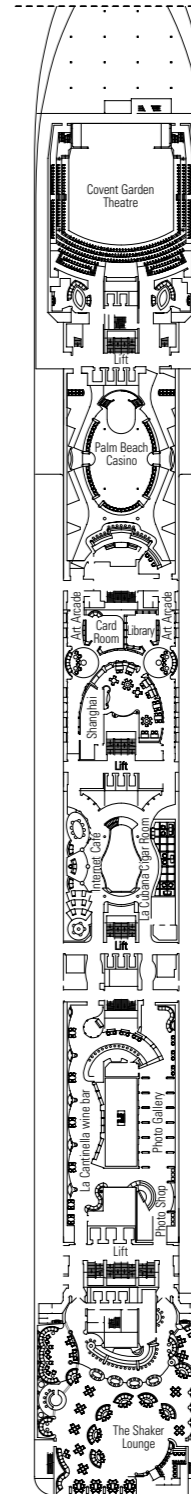

MSC ORCHESTRA

DECK PLAN & ACCOMMODATION

1.275 Cabins - 3.223 Guests

CABINS CATEGORIES

Inside > Bella	Inside > Fantastica	Balcony > Aurea
Ocean View > Bella*	Ocean View > Fantastica	Suite > Aurea
Balcony > Bella	Balcony > Fantastica	

- 3rd bed available in all categories
- 4th bed available in all categories (except Suite Aurea)

* All cabins have one double bed convertible to two single beds except in cabins for guests with disabilities or reduced mobility (H), this does not apply to cabin 15025

* Certain cabins have restricted views.

LEGEND

- ▲ Sofa bed
- ◆ Double sofa bed
- 3rd bed is a bunk bed
- 3rd and 4th beds are bunks
- ↔ Connecting cabins
- H Cabin for guests with disabilities or reduced mobility

Data and descriptions are subject to change and will be verified at the time of booking.

DECK 16 SPORT

DECK 15 XILOFONO

DECK 14 CHITARRA

DECK 13 MANDOLINO

DECK 12 CLARINETTO

DECK 11 FLAUTO

DECK 10 LIRA