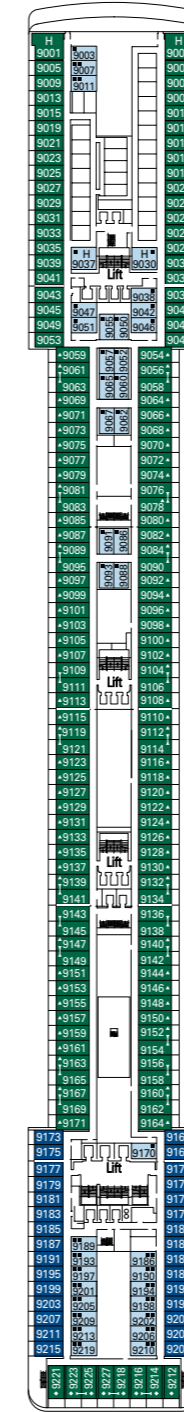

MSC ORCHESTRA

DECK PLAN & ACCOMMODATION

1.275 Cabins - 3.223 Guests

CABINS CATEGORIES

Inside > Bella	Inside > Fantastica	Balcony > Aurea
Ocean View > Bella*	Ocean View > Fantastica	Suite > Aurea
Balcony > Bella	Balcony > Fantastica	

- 3rd bed available in all categories
- 4th bed available in all categories (except Suite Aurea)

* All cabins have one double bed convertible to two single beds except in cabins for guests with disabilities or reduced mobility (H), this does not apply to cabin 15025

* Certain cabins have restricted views.

LEGEND

- ▲ Sofa bed
- ◆ Double sofa bed
- 3rd bed is a bunk bed
- 3rd and 4th beds are bunks
- ↔ Connecting cabins
- H Cabin for guests with disabilities or reduced mobility

Data and descriptions are subject to change and will be verified at the time of booking.

DECK 16 SPORT

DECK 15 XILOFONO

DECK 14 CHITARRA

DECK 13 MANDOLINO

DECK 12 CLARINETTO

DECK 11 FLAUTO

DECK 10 LIRA