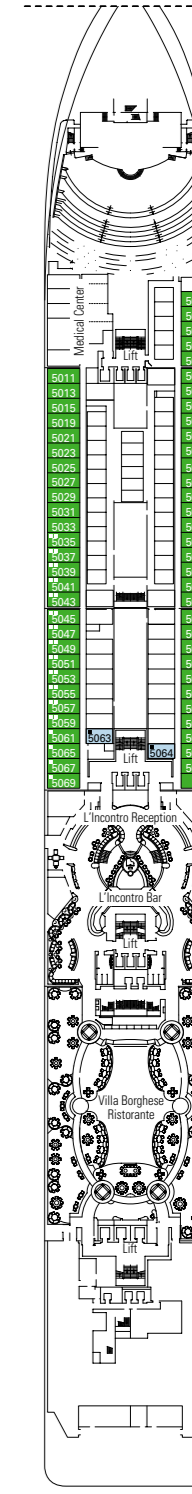

MSC ORCHESTRA

DECK PLAN & ACCOMMODATION

1.275 Cabins - 3.223 Guests

CABINS CATEGORIES

Inside > Bella	Inside > Fantastica	Balcony > Aurea
Ocean View > Bella*	Ocean View > Fantastica	Suite > Aurea
Balcony > Bella	Balcony > Fantastica	

- 3rd bed available in all categories
- 4th bed available in all categories (except Suite Aurea)

* All cabins have one double bed convertible to two single beds except in cabins for guests with disabilities or reduced mobility (H), this does not apply to cabin 15025

* Certain cabins have restricted views.

LEGEND

- ▲ Sofa bed
- ◆ Double sofa bed
- 3rd bed is a bunk bed
- 3rd and 4th beds are bunks
- ↔ Connecting cabins
- H Cabin for guests with disabilities or reduced mobility

Data and descriptions are subject to change and will be verified at the time of booking.

DECK 16 SPORT

DECK 15 XILOFONO

DECK 14 CHITARRA

DECK 13 MANDOLINO

DECK 12 CLARINETTO

DECK 11 FLAUTO

DECK 10 LIRA