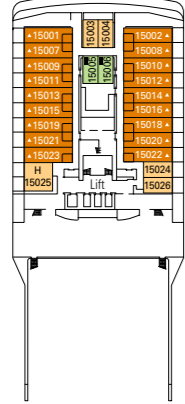

MSC ORCHESTRA

DECK PLAN & ACCOMMODATION

1.275 Cabins - 3.223 Guests

CABINS CATEGORIES

Inside > Bella	Inside > Fantastica	Balcony > Aurea
Ocean View > Bella*	Ocean View > Fantastica	Suite > Aurea
Balcony > Bella	Balcony > Fantastica	

- 3rd bed available in all categories
- 4th bed available in all categories (except Suite Aurea)

* All cabins have one double bed convertible to two single beds except in cabins for guests with disabilities or reduced mobility (H), this does not apply to cabin 15025

* Certain cabins have restricted views.

LEGEND

- ▲ Sofa bed
- ◆ Double sofa bed
- 3rd bed is a bunk bed
- 3rd and 4th beds are bunks
- ↔ Connecting cabins
- H Cabin for guests with disabilities or reduced mobility

Data and descriptions are subject to change and will be verified at the time of booking.

DECK 16 SPORT

DECK 15 XILOFONO

DECK 14 CHITARRA

DECK 13 MANDOLINO

DECK 12 CLARINETTO

DECK 11 FLAUTO

DECK 10 LIRA