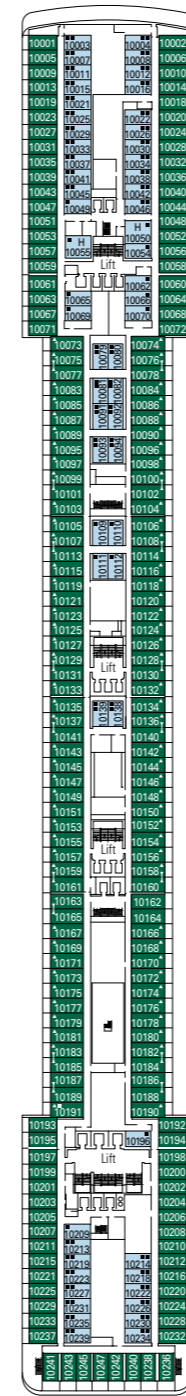

MSC ORCHESTRA

DECK PLAN & ACCOMMODATION

1.275 Cabins - 3.223 Guests

CABINS CATEGORIES

Inside > Bella	Inside > Fantastica	Balcony > Aurea
Ocean View > Bella*	Ocean View > Fantastica	Suite > Aurea
Balcony > Bella	Balcony > Fantastica	

- 3rd bed available in all categories
- 4th bed available in all categories (except Suite Aurea)

* All cabins have one double bed convertible to two single beds except in cabins for guests with disabilities or reduced mobility (H), this does not apply to cabin 15025

* Certain cabins have restricted views.

LEGEND

- ▲ Sofa bed
- ◆ Double sofa bed
- 3rd bed is a bunk bed
- 3rd and 4th beds are bunks
- ↔ Connecting cabins
- H Cabin for guests with disabilities or reduced mobility

Data and descriptions are subject to change and will be verified at the time of booking.

DECK 16 SPORT

DECK 15 XILOFONO

DECK 14 CHITARRA

DECK 13 MANDOLINO

DECK 12 CLARINETTO

DECK 11 FLAUTO

DECK 10 LIRA