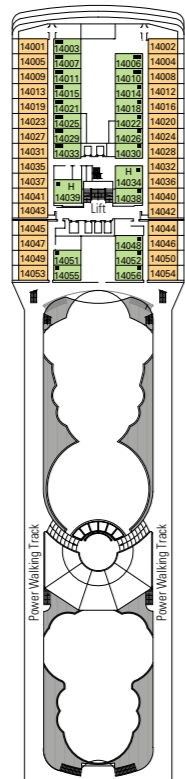

MSC ORCHESTRA

DECK PLAN & ACCOMMODATION

1.275 Cabins - 3.223 Guests

CABINS CATEGORIES

Inside > Bella	Inside > Fantastica	Balcony > Aurea
Ocean View > Bella*	Ocean View > Fantastica	Suite > Aurea
Balcony > Bella	Balcony > Fantastica	

- 3rd bed available in all categories
- 4th bed available in all categories (except Suite Aurea)

* All cabins have one double bed convertible to two single beds except in cabins for guests with disabilities or reduced mobility (H), this does not apply to cabin 15025

* Certain cabins have restricted views.

LEGEND

- ▲ Sofa bed
- ◆ Double sofa bed
- 3rd bed is a bunk bed
- 3rd and 4th beds are bunks
- ↔ Connecting cabins
- H Cabin for guests with disabilities or reduced mobility

Data and descriptions are subject to change and will be verified at the time of booking.

DECK 16 SPORT

DECK 15 XILOFONO

DECK 14 CHITARRA

DECK 13 MANDOLINO

DECK 12 CLARINETTO

DECK 11 FLAUTO

DECK 10 LIRA