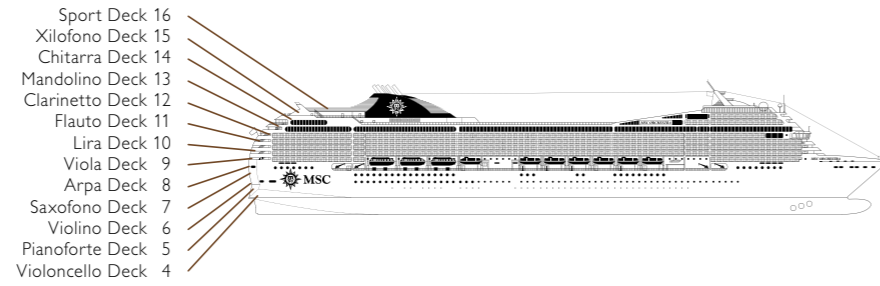

MSC ORCHESTRA

DECK PLAN & ACCOMMODATION

1.275 Cabins - 3.223 Guests

CABINS CATEGORIES

Inside > Bella	Inside > Fantastica	Balcony > Aurea
Ocean View > Bella*	Ocean View > Fantastica	Suite > Aurea
Balcony > Bella	Balcony > Fantastica	

* Certain cabins have restricted views.

LEGEND

- ▲ Sofa bed
- ◆ Double sofa bed
- 3rd bed is a bunk bed
- 3rd and 4th beds are bunks
- ↔ Connecting cabins
- H Cabin for guests with disabilities or reduced mobility