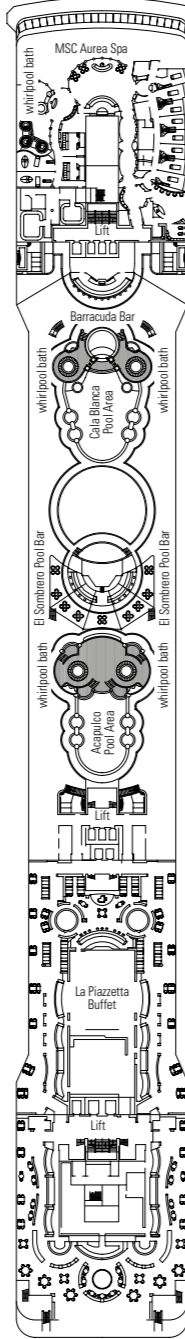

MSC ORCHESTRA

DECK PLAN & ACCOMMODATION

1.275 Cabins - 3.223 Guests

CABINS CATEGORIES

Inside > Bella	Inside > Fantastica	Balcony > Aurea
Ocean View > Bella*	Ocean View > Fantastica	Suite > Aurea
Balcony > Bella	Balcony > Fantastica	

- 3rd bed available in all categories
- 4th bed available in all categories (except Suite Aurea)

* All cabins have one double bed convertible to two single beds except in cabins for guests with disabilities or reduced mobility (H), this does not apply to cabin 15025

* Certain cabins have restricted views.

LEGEND

- ▲ Sofa bed
- ◆ Double sofa bed
- 3rd bed is a bunk bed
- 3rd and 4th beds are bunks
- ↔ Connecting cabins
- H Cabin for guests with disabilities or reduced mobility

Data and descriptions are subject to change and will be verified at the time of booking.

DECK 16 SPORT

DECK 15 XILOFONO

DECK 14 CHITARRA

DECK 13 MANDOLINO

DECK 12 CLARINETTO

DECK 11 FLAUTO

DECK 10 LIRA