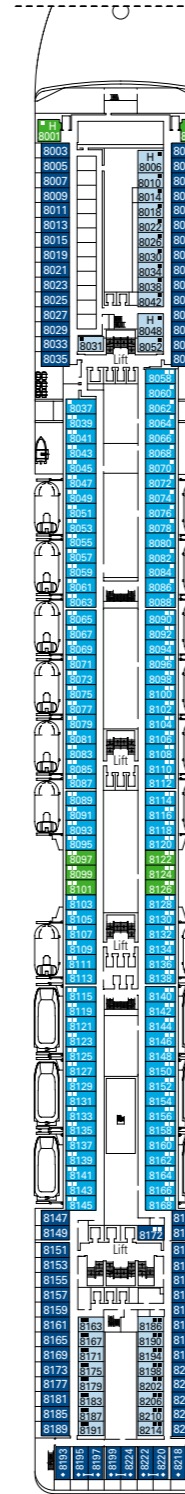

MSC ORCHESTRA

DECK PLAN & ACCOMMODATION

1.275 Cabins - 3.223 Guests

CABINS CATEGORIES

Inside > Bella	Inside > Fantastica	Balcony > Aurea
Ocean View > Bella*	Ocean View > Fantastica	Suite > Aurea
Balcony > Bella	Balcony > Fantastica	

- 3rd bed available in all categories
- 4th bed available in all categories (except Suite Aurea)

* All cabins have one double bed convertible to two single beds except in cabins for guests with disabilities or reduced mobility (H), this does not apply to cabin 15025

* Certain cabins have restricted views.

LEGEND

- ▲ Sofa bed
- ◆ Double sofa bed
- 3rd bed is a bunk bed
- 3rd and 4th beds are bunks
- ↔ Connecting cabins
- H Cabin for guests with disabilities or reduced mobility

Data and descriptions are subject to change and will be verified at the time of booking.

DECK 16 SPORT

DECK 15 XILOFONO

DECK 14 CHITARRA

DECK 13 MANDOLINO

DECK 12 CLARINETTO

DECK 11 FLAUTO

DECK 10 LIRA