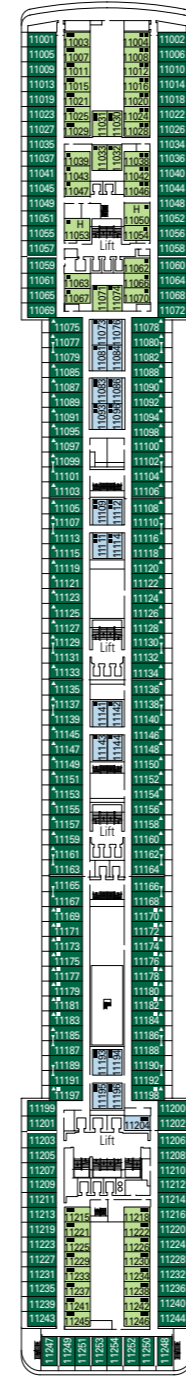

MSC ORCHESTRA

DECK PLAN & ACCOMMODATION

1.275 Cabins - 3.223 Guests

CABINS CATEGORIES

Inside > Bella	Inside > Fantastica	Balcony > Aurea
Ocean View > Bella*	Ocean View > Fantastica	Suite > Aurea
Balcony > Bella	Balcony > Fantastica	

- 3rd bed available in all categories
- 4th bed available in all categories (except Suite Aurea)

* All cabins have one double bed convertible to two single beds except in cabins for guests with disabilities or reduced mobility (H), this does not apply to cabin 15025

* Certain cabins have restricted views.

LEGEND

- ▲ Sofa bed
- ◆ Double sofa bed
- 3rd bed is a bunk bed
- 3rd and 4th beds are bunks
- ↔ Connecting cabins
- H Cabin for guests with disabilities or reduced mobility

Data and descriptions are subject to change and will be verified at the time of booking.

DECK 16 SPORT

DECK 15 XILOFONO

DECK 14 CHITARRA

DECK 13 MANDOLINO

DECK 12 CLARINETTO

DECK 11 FLAUTO

DECK 10 LIRA