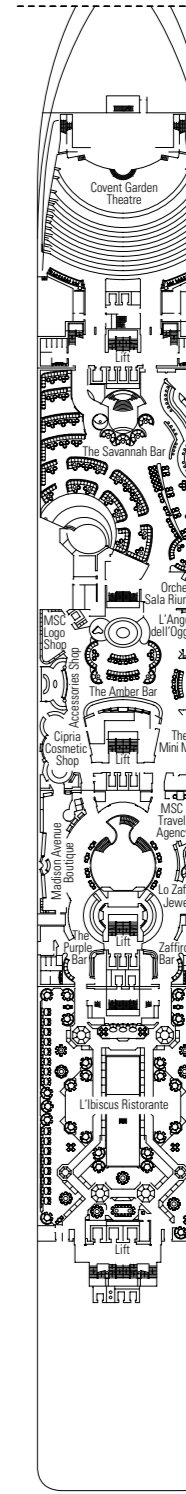

MSC ORCHESTRA

DECK PLAN & ACCOMMODATION

1.275 Cabins - 3.223 Guests

CABINS CATEGORIES

Inside > Bella	Inside > Fantastica	Balcony > Aurea
Ocean View > Bella*	Ocean View > Fantastica	Suite > Aurea
Balcony > Bella	Balcony > Fantastica	

- 3rd bed available in all categories
- 4th bed available in all categories (except Suite Aurea)

* All cabins have one double bed convertible to two single beds except in cabins for guests with disabilities or reduced mobility (H), this does not apply to cabin 15025

* Certain cabins have restricted views.

LEGEND

- ▲ Sofa bed
- ◆ Double sofa bed
- 3rd bed is a bunk bed
- 3rd and 4th beds are bunks
- ↔ Connecting cabins
- H Cabin for guests with disabilities or reduced mobility

Data and descriptions are subject to change and will be verified at the time of booking.

DECK 16 SPORT

DECK 15 XILOFONO

DECK 14 CHITARRA

DECK 13 MANDOLINO

DECK 12 CLARINETTO

DECK 11 FLAUTO

DECK 10 LIRA