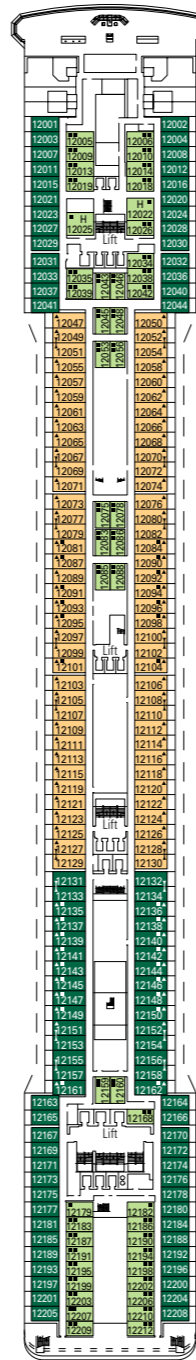

MSC ORCHESTRA

DECK PLAN & ACCOMMODATION

1.275 Cabins - 3.223 Guests

CABINS CATEGORIES

Inside > Bella	Inside > Fantastica	Balcony > Aurea
Ocean View > Bella*	Ocean View > Fantastica	Suite > Aurea
Balcony > Bella	Balcony > Fantastica	

- 3rd bed available in all categories
- 4th bed available in all categories (except Suite Aurea)

* All cabins have one double bed convertible to two single beds except in cabins for guests with disabilities or reduced mobility (H), this does not apply to cabin 15025

* Certain cabins have restricted views.

LEGEND

- ▲ Sofa bed
- ◆ Double sofa bed
- 3rd bed is a bunk bed
- 3rd and 4th beds are bunks
- ↔ Connecting cabins
- H Cabin for guests with disabilities or reduced mobility

Data and descriptions are subject to change and will be verified at the time of booking.

DECK 16 SPORT

DECK 15 XILOFONO

DECK 14 CHITARRA

DECK 13 MANDOLINO

DECK 12 CLARINETTO

DECK 11 FLAUTO

DECK 10 LIRA