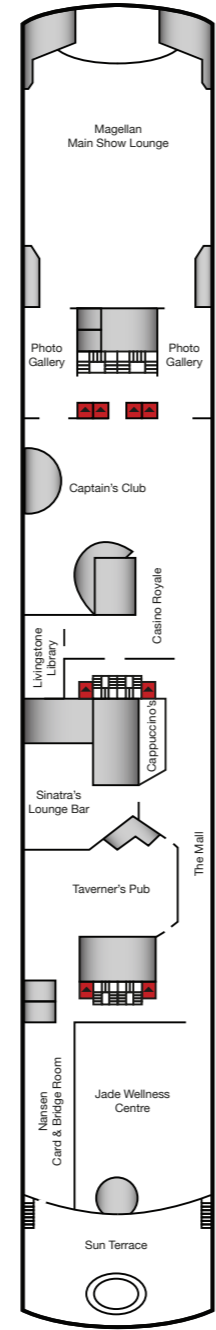

Navigator Deck 11

Columbus Deck 10

Magellan Deck 9

Amundsen Deck 8

Pacific Upper Deck 7

Atlantic Main Deck 6

Baltic Reception Deck 5

Caribbean Deck 4

Sun Deck 12

CABIN CATEGORY LEGEND

Black	Cat RS	Royal Suite
Orange	Cat DS	De Luxe Suite
Yellow	Cat JS	Junior Suite
Red	Cat 12	Premium Twin
Light Blue	Cat 11	Superior Plus Twin
Blue	Cat 10	Superior Single
Light Green	Cat 9	Superior Twin
Green	Cat 8	Standard Plus Twin
Yellow-Green	Cat 7	Standard Twin
Light Yellow	Cat 6	Standard Twin
Light Green	Cat 5	Superior Single (Inner)
Light Blue	Cat 4	Premium Twin (Inner)
Light Purple	Cat 3	Superior Twin (Inner)
Dark Purple	Cat 2	Standard Plus Twin (Inner)
Dark Purple	Cat 1	Standard Twin (Inner)

- Footnote: All categories with ocean view unless stated.
- SYMBOL LEGEND**
- Lift
 - ★ One bed with additional pullman berth
 - ⊗ Partially obstructed view
 - ⊙ Third and/or fourth berths
 - + Additional sofa bed
 - ◆ Cabins with facilities for the Disabled
 - ◆ Cabins with a Queen sized bed

All Suites have a fixed Queen sized bed.

Magellan Deck Plan 2018 UK Edition.
 This plan shows the location of cabins and public areas only as a guide. It is not drawn to scale. The cabin and public room configurations are believed to be correct at the time of production.