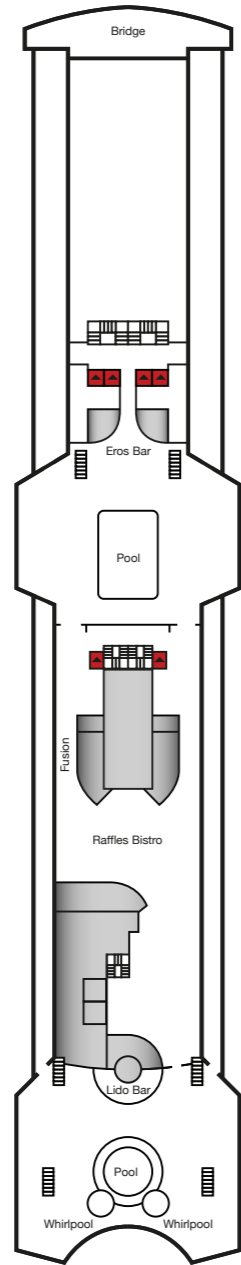

Navigator Deck 11

Columbus Deck 10

Magellan Deck 9

Amundsen Deck 8

Pacific Upper Deck 7

Atlantic Main Deck 6

Baltic Reception Deck 5

Caribbean Deck 4

Sun Deck 12

CABIN CATEGORY LEGEND

Black	Cat RS	Royal Suite
Orange	Cat DS	De Luxe Suite
Yellow	Cat JS	Junior Suite
Red	Cat 12	Premium Twin
Light Blue	Cat 11	Superior Plus Twin
Blue	Cat 10	Superior Single
Light Green	Cat 9	Superior Twin
Green	Cat 8	Standard Plus Twin
Yellow-Green	Cat 7	Standard Twin
Light Yellow	Cat 6	Standard Twin
Light Green	Cat 5	Superior Single (Inner)
Light Blue	Cat 4	Premium Twin (Inner)
Light Purple	Cat 3	Superior Twin (Inner)
Dark Purple	Cat 2	Standard Plus Twin (Inner)
Dark Purple	Cat 1	Standard Twin (Inner)

- Footnote: All categories with ocean view unless stated.
- SYMBOL LEGEND**
- Lift
 - ★ One bed with additional pullman berth
 - ⊗ Partially obstructed view
 - ⊙ Third and/or fourth berths
 - + Additional sofa bed
 - ◆ Cabins with facilities for the Disabled
 - ◆ Cabins with a Queen sized bed

All Suites have a fixed Queen sized bed.

Magellan Deck Plan 2018 UK Edition.
 This plan shows the location of cabins and public areas only as a guide. It is not drawn to scale. The cabin and public room configurations are believed to be correct at the time of production.