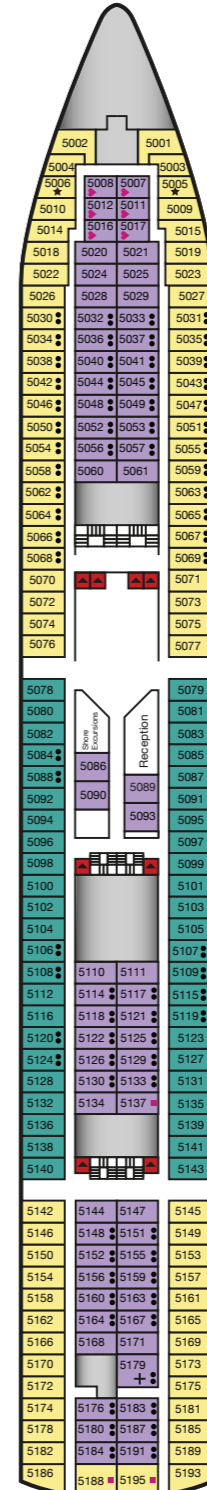

Navigator Deck 11

Columbus Deck 10

Magellan Deck 9

Amundsen Deck 8

Pacific Upper Deck 7

Atlantic Main Deck 6

Baltic Reception Deck 5

Caribbean Deck 4

Sun Deck 12

CABIN CATEGORY LEGEND

Black	Cat RS	Royal Suite
Orange	Cat DS	De Luxe Suite
Yellow	Cat JS	Junior Suite
Red	Cat 12	Premium Twin
Light Blue	Cat 11	Superior Plus Twin
Blue	Cat 10	Superior Single
Light Green	Cat 9	Superior Twin
Green	Cat 8	Standard Plus Twin
Yellow-Green	Cat 7	Standard Twin
Light Yellow	Cat 6	Standard Twin
Light Green	Cat 5	Superior Single (Inner)
Light Blue	Cat 4	Premium Twin (Inner)
Light Purple	Cat 3	Superior Twin (Inner)
Dark Purple	Cat 2	Standard Plus Twin (Inner)
Dark Purple	Cat 1	Standard Twin (Inner)

- Footnote: All categories with ocean view unless stated.
- SYMBOL LEGEND**
- Lift
 - ★ One bed with additional pullman berth
 - ⊗ Partially obstructed view
 - ⊙ Third and/or fourth berths
 - + Additional sofa bed
 - ◆ Cabins with facilities for the Disabled
 - ◆ Cabins with a Queen sized bed

All Suites have a fixed Queen sized bed.

Magellan Deck Plan 2018 UK Edition.
 This plan shows the location of cabins and public areas only as a guide. It is not drawn to scale. The cabin and public room configurations are believed to be correct at the time of production.