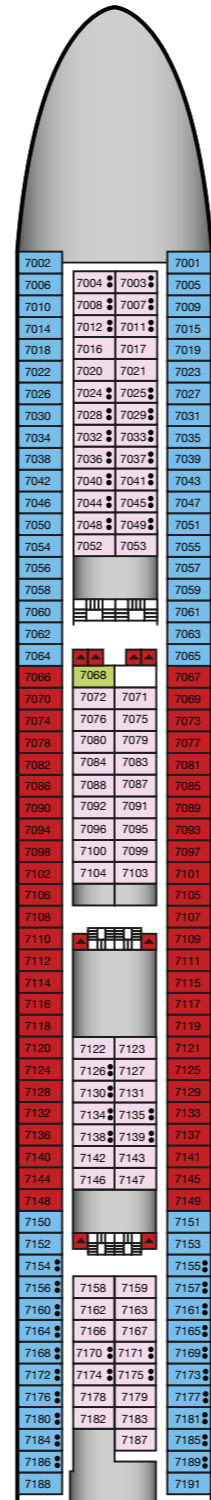

Navigator Deck 11

Columbus Deck 10

Magellan Deck 9

Amundsen Deck 8

Pacific Upper Deck 7

Atlantic Main Deck 6

Baltic Reception Deck 5

Caribbean Deck 4

Sun Deck 12

CABIN CATEGORY LEGEND

Black	Cat RS	Royal Suite
Orange	Cat DS	De Luxe Suite
Yellow	Cat JS	Junior Suite
Red	Cat 12	Premium Twin
Light Blue	Cat 11	Superior Plus Twin
Blue	Cat 10	Superior Single
Light Green	Cat 9	Superior Twin
Green	Cat 8	Standard Plus Twin
Yellow-Green	Cat 7	Standard Twin
Light Yellow	Cat 6	Standard Twin
Light Green	Cat 5	Superior Single (Inner)
Light Blue	Cat 4	Premium Twin (Inner)
Light Purple	Cat 3	Superior Twin (Inner)
Dark Purple	Cat 2	Standard Plus Twin (Inner)
Dark Purple	Cat 1	Standard Twin (Inner)

- Footnote: All categories with ocean view unless stated.
- SYMBOL LEGEND**
- Lift
 - ★ One bed with additional pullman berth
 - ⊗ Partially obstructed view
 - ⊙ Third and/or fourth berths
 - + Additional sofa bed
 - ◆ Cabins with facilities for the Disabled
 - ◆ Cabins with a Queen sized bed

All Suites have a fixed Queen sized bed.

Magellan Deck Plan 2018 UK Edition.
 This plan shows the location of cabins and public areas only as a guide. It is not drawn to scale. The cabin and public room configurations are believed to be correct at the time of production.