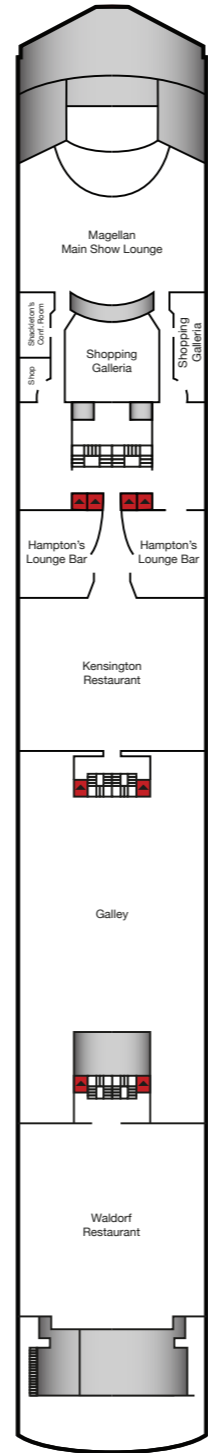

Navigator Deck 11

Columbus Deck 10

Magellan Deck 9

Amundsen Deck 8

Pacific Upper Deck 7

Atlantic Main Deck 6

Baltic Reception Deck 5

Caribbean Deck 4

Sun Deck 12

CABIN CATEGORY LEGEND

Black	Cat RS	Royal Suite
Orange	Cat DS	De Luxe Suite
Yellow	Cat JS	Junior Suite
Red	Cat 12	Premium Twin
Light Blue	Cat 11	Superior Plus Twin
Blue	Cat 10	Superior Single
Light Green	Cat 9	Superior Twin
Green	Cat 8	Standard Plus Twin
Yellow-Green	Cat 7	Standard Twin
Light Yellow	Cat 6	Standard Twin
Light Green	Cat 5	Superior Single (Inner)
Light Blue	Cat 4	Premium Twin (Inner)
Light Purple	Cat 3	Superior Twin (Inner)
Dark Purple	Cat 2	Standard Plus Twin (Inner)
Dark Purple	Cat 1	Standard Twin (Inner)

- Footnote: All categories with ocean view unless stated.
- SYMBOL LEGEND**
- Lift
 - ★ One bed with additional pullman berth
 - ⊗ Partially obstructed view
 - ⊙ Third and/or fourth berths
 - + Additional sofa bed
 - ◆ Cabins with facilities for the Disabled
 - ◆ Cabins with a Queen sized bed

All Suites have a fixed Queen sized bed.

Magellan Deck Plan 2018 UK Edition.
 This plan shows the location of cabins and public areas only as a guide. It is not drawn to scale. The cabin and public room configurations are believed to be correct at the time of production.