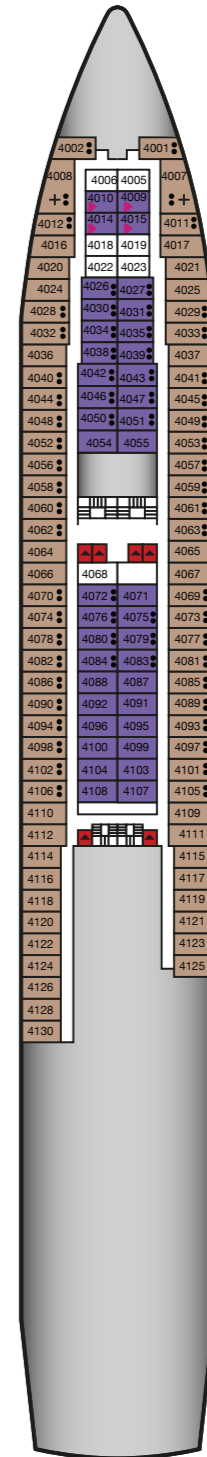

Navigator Deck 11

Columbus Deck 10

Magellan Deck 9

Amundsen Deck 8

Pacific Upper Deck 7

Atlantic Main Deck 6

Baltic Reception Deck 5

Caribbean Deck 4

Sun Deck 12

CABIN CATEGORY LEGEND

Black	Cat RS	Royal Suite
Orange	Cat DS	De Luxe Suite
Yellow	Cat JS	Junior Suite
Red	Cat 12	Premium Twin
Light Blue	Cat 11	Superior Plus Twin
Blue	Cat 10	Superior Single
Light Green	Cat 9	Superior Twin
Green	Cat 8	Standard Plus Twin
Yellow-Green	Cat 7	Standard Twin
Light Yellow	Cat 6	Standard Twin
Light Green	Cat 5	Superior Single (Inner)
Light Blue	Cat 4	Premium Twin (Inner)
Light Purple	Cat 3	Superior Twin (Inner)
Dark Purple	Cat 2	Standard Plus Twin (Inner)
Dark Purple	Cat 1	Standard Twin (Inner)

- Footnote: All categories with ocean view unless stated.
- SYMBOL LEGEND**
- Lift
 - ★ One bed with additional pullman berth
 - ⊗ Partially obstructed view
 - ⊙ Third and/or fourth berths
 - + Additional sofa bed
 - ◆ Cabins with facilities for the Disabled
 - ◆ Cabins with a Queen sized bed

All Suites have a fixed Queen sized bed.

Magellan Deck Plan 2018 UK Edition.
 This plan shows the location of cabins and public areas only as a guide. It is not drawn to scale. The cabin and public room configurations are believed to be correct at the time of production.