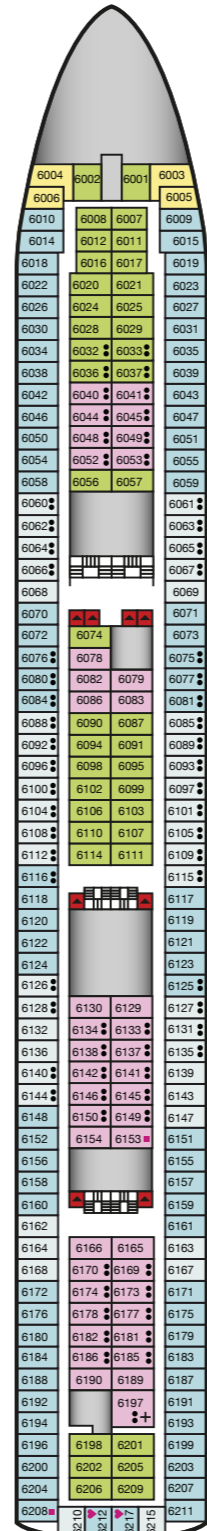

Navigator Deck 11

Columbus Deck 10

Magellan Deck 9

Amundsen Deck 8

Pacific Upper Deck 7

Atlantic Main Deck 6

Baltic Reception Deck 5

Caribbean Deck 4

Sun Deck 12

CABIN CATEGORY LEGEND

Black	Cat RS	Royal Suite
Orange	Cat DS	De Luxe Suite
Yellow	Cat JS	Junior Suite
Red	Cat 12	Premium Twin
Light Blue	Cat 11	Superior Plus Twin
Blue	Cat 10	Superior Single
Light Green	Cat 9	Superior Twin
Green	Cat 8	Standard Plus Twin
Yellow-Green	Cat 7	Standard Twin
Light Yellow	Cat 6	Standard Twin
Light Green	Cat 5	Superior Single (Inner)
Light Blue	Cat 4	Premium Twin (Inner)
Light Purple	Cat 3	Superior Twin (Inner)
Dark Purple	Cat 2	Standard Plus Twin (Inner)
Dark Purple	Cat 1	Standard Twin (Inner)

- Footnote: All categories with ocean view unless stated.
- SYMBOL LEGEND**
- Lift
 - ★ One bed with additional pullman berth
 - ⊗ Partially obstructed view
 - ⊙ Third and/or fourth berths
 - + Additional sofa bed
 - ◆ Cabins with facilities for the Disabled
 - ◆ Cabins with a Queen sized bed

All Suites have a fixed Queen sized bed.

Magellan Deck Plan 2018 UK Edition.
 This plan shows the location of cabins and public areas only as a guide. It is not drawn to scale. The cabin and public room configurations are believed to be correct at the time of production.