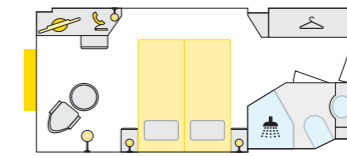

S 2-bed outside cabin, with extra bed
14.5 m² / Deck 1
A-ROSA AQUA / VIVA / STELLA / FLORA / SILVA

S 2-bed outside cabin
14.5 m² / Deck 1
A-ROSA DONNA