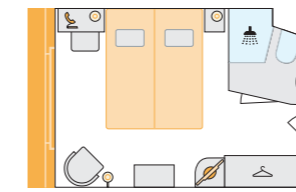

## SHIPS ON THE RHÔNE/SAÔNE, SEINE, RHINE/MAIN/MOSELLE, DANUBE

**S** 2-bed outside cabin, with extra bed  
14.5 m<sup>2</sup> / Deck 1  
A-ROSA AQUA / VIVA / STELLA / FLORA / SILVA

**S** 2-bed outside cabin  
14.5 m<sup>2</sup> / Deck 1  
A-ROSA DONNA

**A** 2-bed outside cabin  
14.5 m<sup>2</sup> / Deck 1  
A-ROSA AQUA / VIVA / STELLA / FLORA / SILVA

**A** 2-bed outside cabin, with extra bed  
15.5 m<sup>2</sup> / Deck 1  
A-ROSA DONNA

**C** 2-bed outside cabin, Juliette balcony  
14.5 m<sup>2</sup> / Deck 2  
A-ROSA AQUA / VIVA / STELLA / FLORA / SILVA