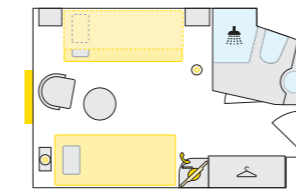

A 2-bed outside cabin
14.5 m² / Deck 1
A-ROSA AQUA / VIVA / STELLA / FLORA / SILVA

Cabins & Suites

SHIPS ON THE RHÔNE/SAÔNE, SEINE, RHINE/MAIN/MOSELLE, DANUBE

S 2-bed outside cabin, with extra bed
14.5 m² / Deck 1
A-ROSA AQUA / VIVA / STELLA / FLORA / SILVA