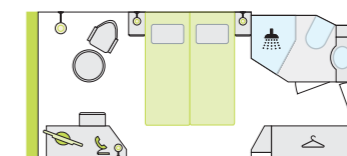

**A** 2-bed outside cabin  
14.5 m<sup>2</sup> / Deck 1  
A-ROSA AQUA / VIVA / STELLA / FLORA / SILVA

**A** 2-bed outside cabin, with extra bed  
15.5 m<sup>2</sup> / Deck 1  
A-ROSA DONNA

**C** 2-bed outside cabin, Juliette balcony  
14.5 m<sup>2</sup> / Deck 2  
A-ROSA AQUA / VIVA / STELLA / FLORA / SILVA

**C** 2-bed outside cabin, Juliette balcony  
16 m<sup>2</sup> / Deck 3  
A-ROSA DONNA

**D** 2-bed outside cabin, Juliette balcony  
14.5 m<sup>2</sup> / Deck 3  
A-ROSA AQUA / VIVA / STELLA / FLORA / SILVA