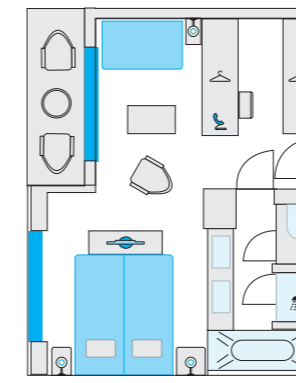

# DANUBE A-ROSA DONNA

IDENTICAL LAYOUT: A-ROSA BELLA, MIA, RIVA

- 01 Wheelhouse
- 02 Stairs
- 03 Swimming pool
- 04 Awnings
- 05 Light dome
- 06 Gangways
- 07 Giant chessboard
- 08 Shuffleboard
- 09 Putting green
- 10 Grill station
- 11 Restaurant outdoor area
- 12 Day lounge/Market restaurant
- 13 Café/bar
- 14 Lobby
- 15 Reception
- 16 Massage/Beauty
- 17 Finnish sauna
- 18 Organic sauna
- 19 Changing rooms
- 20 Massage showers
- 21 Relaxation area
- 22 Gym
- 23 Bar
- 24 Lounge
- 25 Stage/Dance floor
- 26 Entrance
- 27 Toilets
- 28 Onboard shop
- 29 Market restaurant/Buffer area

**C** 2-bed outside cabin, Juliette balcony  
16 m<sup>2</sup> / Deck 3  
A-ROSA DONNA

**D** 2-bed outside cabin, Juliette balcony  
14.5 m<sup>2</sup> / Deck 3  
A-ROSA AQUA / VIVA / STELLA / FLORA / SILVA

**B** 2-bed outside cabin, with panorama window  
16 m<sup>2</sup> / Deck 3  
A-ROSA DONNA

**G** Family cabin, 2-bed outside cabin with 2 extra beds  
18.5 m<sup>2</sup> / Deck 1  
A-ROSA FLORA

**E** 2-bed Junior Suite, Juliette balcony  
21 m<sup>2</sup> / Deck 3  
A-ROSA FLORA / SILVA

**F** 2-bed Balcony Suite, balcony and Juliette balcony  
29 m<sup>2</sup> / Deck 3  
A-ROSA FLORA / SILVA

The windows can only be opened in the cabin category of 2-bed outside cabin C and D with Juliette balcony and suites. Double beds cannot be separated (except SILVA and FLORA 103-106). Rhine/Seine: Each deck (cabins A, C, D) has 2 cabins available with a connecting door for use as family cabin.