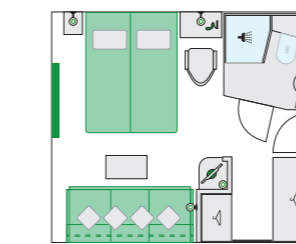

G Family cabin, 2-bed outside cabin with 2 extra beds
18.5 m² / Deck 1
A-ROSA FLORA