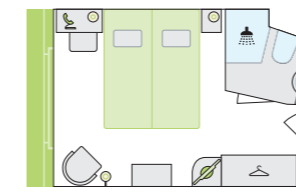

## SHIPS ON THE RHÔNE/SAÔNE, SEINE, RHINE/MAIN/MOSELLE, DANUBE

**S** 2-bed outside cabin, with extra bed  
14.5 m<sup>2</sup> / Deck 1  
A-ROSA AQUA / VIVA / STELLA / FLORA / SILVA

**S** 2-bed outside cabin  
14.5 m<sup>2</sup> / Deck 1  
A-ROSA DONNA

**A** 2-bed outside cabin  
14.5 m<sup>2</sup> / Deck 1  
A-ROSA AQUA / VIVA / STELLA / FLORA / SILVA

**A** 2-bed outside cabin, with extra bed  
15.5 m<sup>2</sup> / Deck 1  
A-ROSA DONNA

**C** 2-bed outside cabin, Juliette balcony  
14.5 m<sup>2</sup> / Deck 2  
A-ROSA AQUA / VIVA / STELLA / FLORA / SILVA

**C** 2-bed outside cabin, Juliette balcony  
16 m<sup>2</sup> / Deck 3  
A-ROSA DONNA

**D** 2-bed outside cabin, Juliette balcony  
14.5 m<sup>2</sup> / Deck 3  
A-ROSA AQUA / VIVA / STELLA / FLORA / SILVA