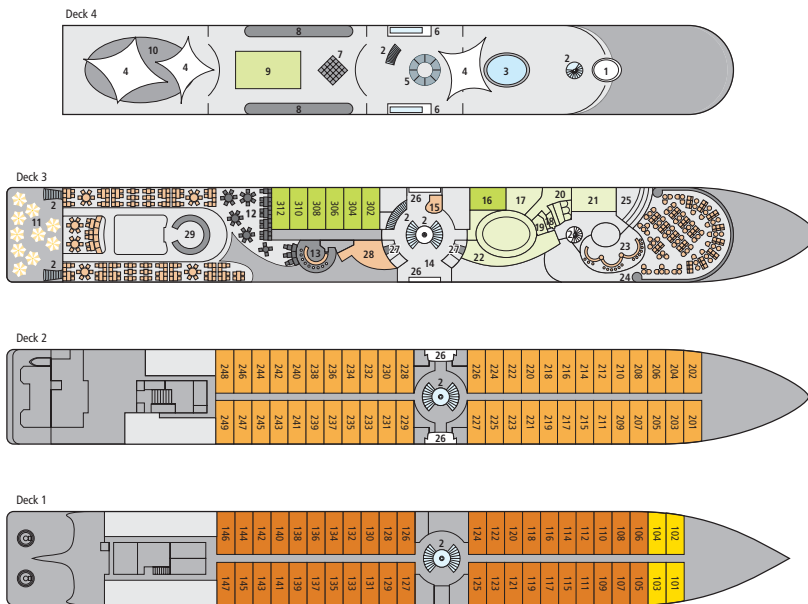

# DANUBE A-ROSA DONNA

IDENTICAL LAYOUT: A-ROSA BELLA, MIA, RIVA

- 01 Wheelhouse
- 02 Stairs
- 03 Swimming pool
- 04 Awnings
- 05 Light dome
- 06 Gangways
- 07 Giant chessboard
- 08 Shuffleboard
- 09 Putting green
- 10 Grill station
- 11 Restaurant outdoor area
- 12 Day lounge/Market restaurant
- 13 Café/bar
- 14 Lobby
- 15 Reception
- 16 Massage/Beauty
- 17 Finnish sauna
- 18 Organic sauna
- 19 Changing rooms
- 20 Massage showers
- 21 Relaxation area
- 22 Gym
- 23 Bar
- 24 Lounge
- 25 Stage/Dance floor
- 26 Entrance
- 27 Toilets
- 28 Onboard shop
- 29 Market restaurant/Buffer area

SHIPYARD: Neptun Stahlbau GmbH, Warnemünde

PASSENGERS: max. 242 guests | CABINS: 100 outside cabins per ship

FLAG: Germany | LENGTH: 124.5 m | WIDTH: 14.4 m

SPEED: max. 24 km/h | POWER: 2 x 800 kW/a total of 2,174 hp