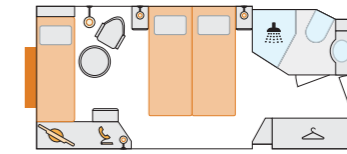

## SHIPS ON THE RHÔNE/SAÔNE, SEINE, RHINE/MAIN/MOSELLE, DANUBE

**S** 2-bed outside cabin, with extra bed  
14.5 m<sup>2</sup> / Deck 1  
A-ROSA AQUA / VIVA / STELLA / FLORA / SILVA

**S** 2-bed outside cabin  
14.5 m<sup>2</sup> / Deck 1  
A-ROSA DONNA

**A** 2-bed outside cabin  
14.5 m<sup>2</sup> / Deck 1  
A-ROSA AQUA / VIVA / STELLA / FLORA / SILVA

**A** 2-bed outside cabin, with extra bed  
15.5 m<sup>2</sup> / Deck 1  
A-ROSA DONNA

**C** 2-bed outside cabin, Juliette balcony  
14.5 m<sup>2</sup> / Deck 2  
A-ROSA AQUA / VIVA / STELLA / FLORA / SILVA