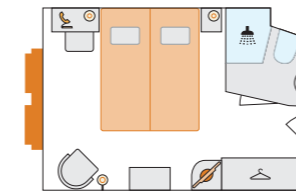

## SHIPS ON THE RHÔNE/SAÔNE, SEINE, RHINE/MAIN/MOSELLE, DANUBE

**S** 2-bed outside cabin, with extra bed  
14.5 m<sup>2</sup> / Deck 1  
A-ROSA AQUA / VIVA / STELLA / FLORA / SILVA

**S** 2-bed outside cabin  
14.5 m<sup>2</sup> / Deck 1  
A-ROSA DONNA