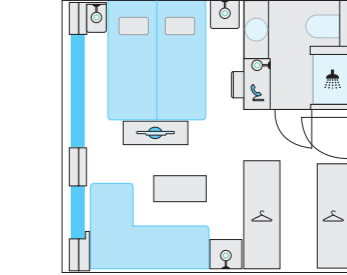

# DANUBE A-ROSA DONNA

IDENTICAL LAYOUT: A-ROSA BELLA, MIA, RIVA

- 01 Wheelhouse
- 02 Stairs
- 03 Swimming pool
- 04 Awnings
- 05 Light dome
- 06 Gangways
- 07 Giant chessboard
- 08 Shuffleboard
- 09 Putting green
- 10 Grill station
- 11 Restaurant outdoor area
- 12 Day lounge/Market restaurant
- 13 Café/bar
- 14 Lobby
- 15 Reception
- 16 Massage/Beauty
- 17 Finnish sauna
- 18 Organic sauna
- 19 Changing rooms
- 20 Massage showers
- 21 Relaxation area
- 22 Gym
- 23 Bar
- 24 Lounge
- 25 Stage/Dance floor
- 26 Entrance
- 27 Toilets
- 28 Onboard shop
- 29 Market restaurant/Buffer area

**C** 2-bed outside cabin, Juliette balcony  
16 m<sup>2</sup> / Deck 3  
A-ROSA DONNA

**D** 2-bed outside cabin, Juliette balcony  
14.5 m<sup>2</sup> / Deck 3  
A-ROSA AQUA / VIVA / STELLA / FLORA / SILVA

**B** 2-bed outside cabin, with panorama window  
16 m<sup>2</sup> / Deck 3  
A-ROSA DONNA

**G** Family cabin, 2-bed outside cabin with 2 extra beds  
18.5 m<sup>2</sup> / Deck 1  
A-ROSA FLORA

**E** 2-bed Junior Suite, Juliette balcony  
21 m<sup>2</sup> / Deck 3  
A-ROSA FLORA / SILVA

**F** 2-bed Balcony Suite, balcony and Juliette balcony  
29 m<sup>2</sup> / Deck 3  
A-ROSA FLORA / SILVA

The windows can only be opened in the cabin category of 2-bed outside cabin C and D with Juliette balcony and suites. Double beds cannot be separated (except SILVA and FLORA 103-106). Rhine/Seine: Each deck (cabins A, C, D) has 2 cabins available with a connecting door for use as family cabin.