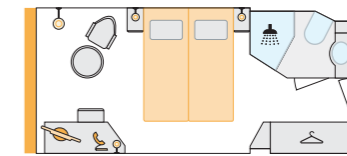

## SHIPS ON THE RHÔNE/SAÔNE, SEINE, RHINE/MAIN/MOSELLE, DANUBE

**S** 2-bed outside cabin, with extra bed  
14.5 m<sup>2</sup> / Deck 1  
A-ROSA AQUA / VIVA / STELLA / FLORA / SILVA

**S** 2-bed outside cabin  
14.5 m<sup>2</sup> / Deck 1  
A-ROSA DONNA

**A** 2-bed outside cabin  
14.5 m<sup>2</sup> / Deck 1  
A-ROSA AQUA / VIVA / STELLA / FLORA / SILVA

**A** 2-bed outside cabin, with extra bed  
15.5 m<sup>2</sup> / Deck 1  
A-ROSA DONNA

**C** 2-bed outside cabin, Juliette balcony  
14.5 m<sup>2</sup> / Deck 2  
A-ROSA AQUA / VIVA / STELLA / FLORA / SILVA